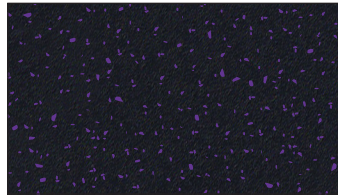

NEW COLORS

Matte Finish

Colors shown are representations, actual color may vary. Flooring color samples are available upon request.

Item #: 232408H

Galaxy Ultra

Item #: 232398H

Purple Haze Ultra

Item #: 232388H

Melanite Ultra

Gloss Finish

Colors shown are representations, actual color may vary. Flooring color samples are available upon request.

Item #: 232408H - Gloss

Galaxy Ultra Gloss

Item #: 232398H - Gloss

Purple Haze Ultra Gloss