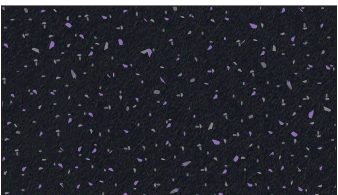

NEW COLORS

Matte Finish

Colors shown are representations, actual color may vary. Flooring color samples are available upon request.

Item #: 232408H

Galaxy Ultra

Item #: 232398H

Purple Haze Ultra

Item #: 232388H

Glacier Ultra

Item #: 232378H

Night Sky Ultra

Item #: 232438H

Stardust Ultra

Item #: 232428H

Onyx Ultra

Item #: 232418H

Melanite Ultra

Gloss Finish

Colors shown are representations, actual color may vary. Flooring color samples are available upon request.

Item #: 232408H - Gloss

Galaxy Ultra Gloss

Item #: 232398H - Gloss

Purple Haze Ultra Gloss