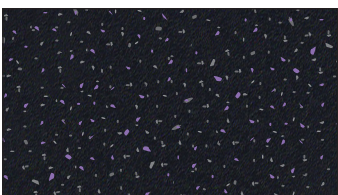

NEW COLORS

Matte Finish

Colors shown are representations, actual color may vary. Flooring color samples are available upon request.

Item #: 232408H

Galaxy Ultra

Item #: 232398H

Purple Haze Ultra

Item #: 232388H

Melanite Ultra

Gloss Finish

Colors shown are representations, actual color may vary. Flooring color samples are available upon request.

Item #: 232408H - Gloss

Galaxy Ultra Gloss

Item #: 232398H - Gloss

Purple Haze Ultra Gloss

Item #: 232388H - Gloss

Glacier Ultra Gloss

Item #: 232378H - Gloss

Night Sky Ultra Gloss

Item #: 232438H - Gloss

Stardust Ultra Gloss

Item #: 232428H - Gloss

Onyx Ultra Gloss