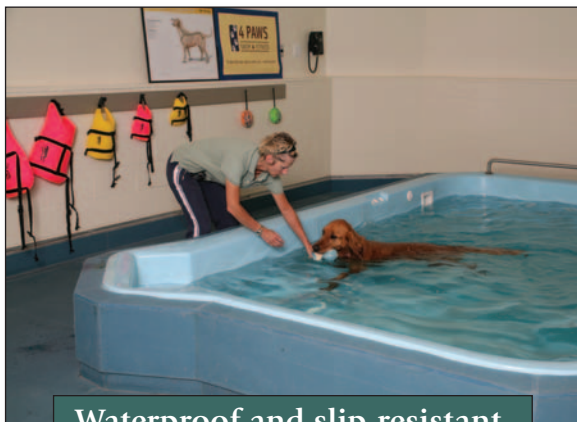

# PETS LOVE THE FEEL OF PROTECT-ALL® FLOORING

Comfortable and clean.

Impact and puncture-resistant.

Waterproof and slip-resistant.

Animal care providers are choosing PROTECT-ALL for their facilities because it helps keep their four-legged clients safe and comfortable.

PROTECT-ALL looks great and helps create a soothing atmosphere by absorbing loud sounds commonly found in animal care facilities. In fact, PROTECT-ALL is 60% quieter than concrete floors.